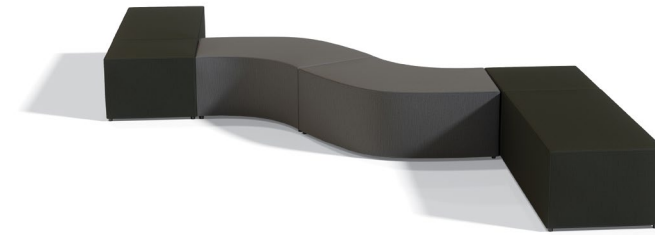

Model	Description	List Price
OTG13012	Square Modular Ottoman ($459 each)	$918
OTG13010	V-Shaped Modular Ottoman ($726 each)	$1452
OTG13011	Rectangular Modular Ottoman ($592 each)	$1184
Total		$3554