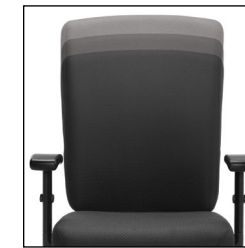

Height adjustable arms

Available only in the following textile:

Quilt
QL10 Black

www.OfficestoGo.com

Key Features

Back height adjustment via internal ratchet

Sliding seat depth with multi-function mechanism