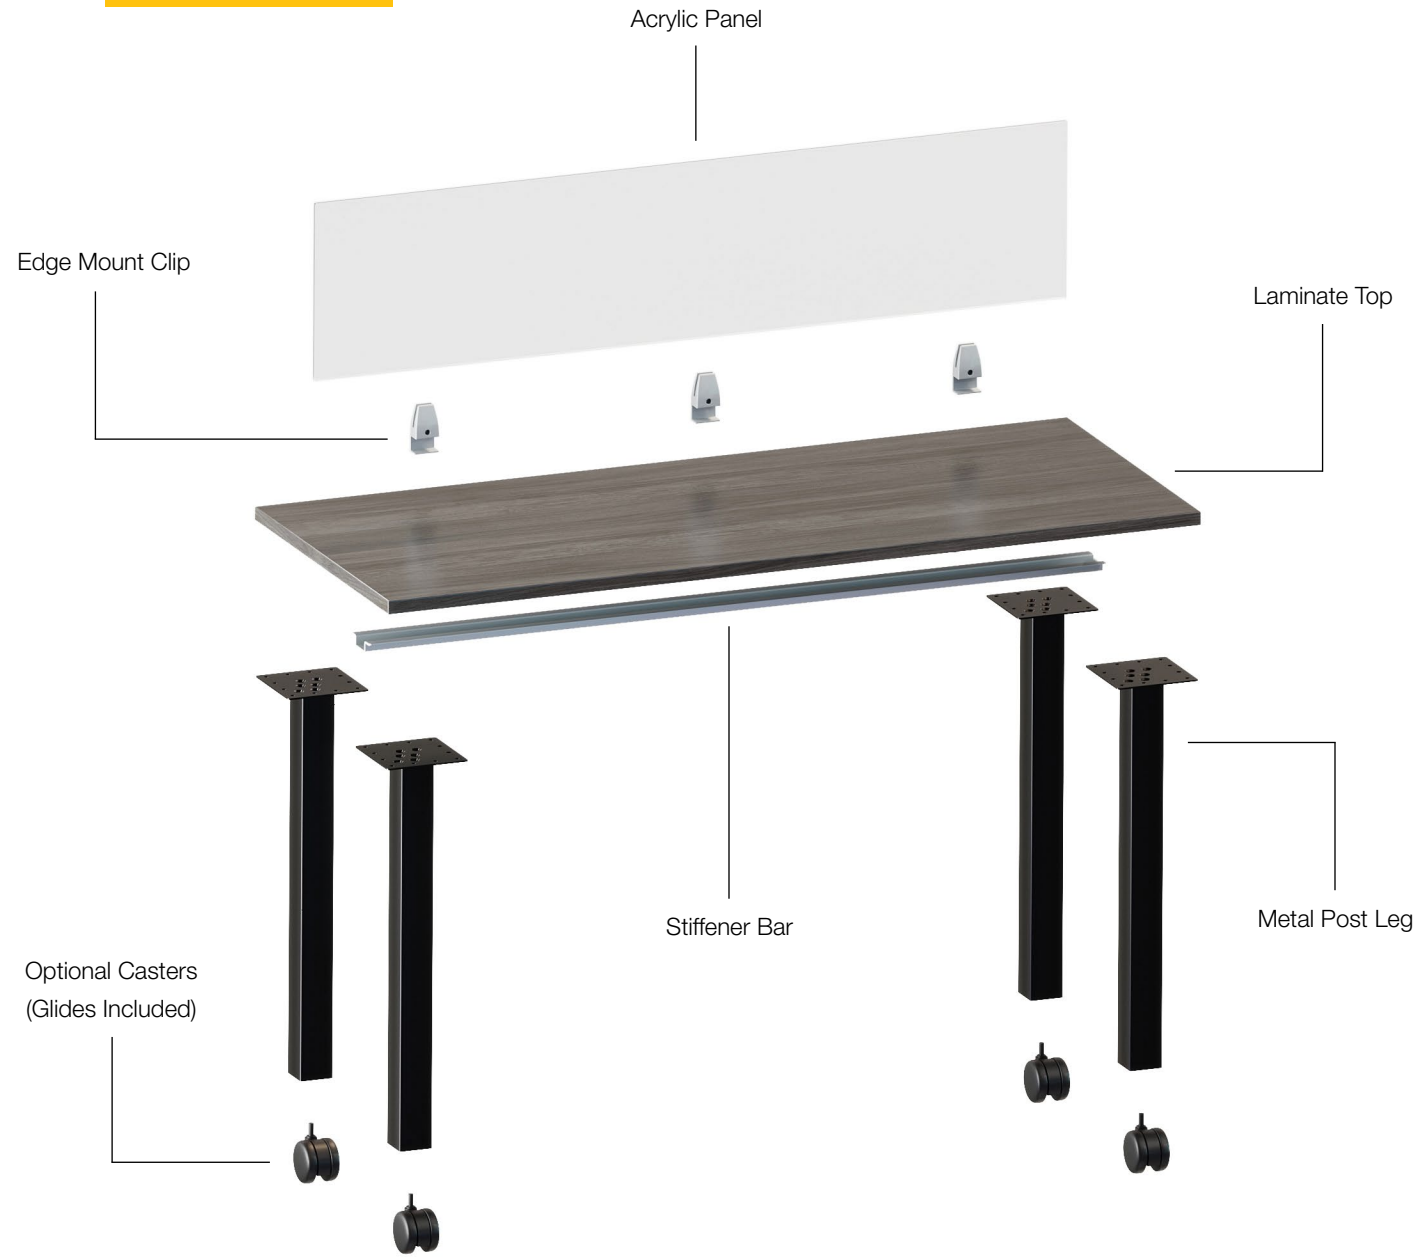

Shared Leg Configuration

Rectangular Meeting Table Tops

SL4824TOP 48" Rectangular Laminate Top List Price *145	SL6024TOP 60" Rectangular Laminate Top List Price *170	SL7124TOP 71" Rectangular Laminate Top List Price *198	SL4830TOP 48" Rectangular Laminate Top List Price *170	SL6030TOP 60" Rectangular Laminate Top List Price *200	SL7130TOP 71" Rectangular Laminate Top List Price *236

Square Meeting Table Tops

SL24SQTOP 24" Square Laminate Top 24w x 24d List Price *107	SL36SQTOP 36" Square Laminate Top 36w x 36d List Price *194	SL42SQTOP 42" Square Laminate Top 42w x 42d List Price *237	SL48SQTOP 48" Square Laminate Top 48w x 48d List Price *290

Metal Bases*

OTGSTL28 28"H Metal Square Post Table Leg - Black or Tungsten - Top mounting screws included 27.95h (standard adjustable glides) 29.65h (optional casters) List Price *80	OTGSTL15 15"H Metal Square Post Table Leg - Black or Tungsten - Top mounting screws included 15.15h (standard adjustable glides) 16.85h (optional casters) List Price *54

Optional Casters

OTGSTL1CSTR Caster for OTGSTL28 + OTGSTL15 List Price *16	OTGSTL4CSTR Casters for OTGSTL28 + OTGSTL15 (4 pack) List Price *50

Stiffener Bar

SLSB48T 48" Stiffener Bar for use with corresponding rectangular top when using with OTGSTL28 + OTGSTL15 List Price *40	SLSB60T 60" Stiffener Bar for use with corresponding rectangular top when using with OTGSTL28 + OTGSTL15 List Price *51	SLSB71T 71" Stiffener Bar for use with corresponding rectangular top when using with OTGSTL28 + OTGSTL15 List Price *61

Available immediately in the following finishes:

*Mounting screws for tops included with base
Specifications and dimensions for each component start on page 110.

● These items are able to ship via FedEx or UPS
www.OfficestoGo.com