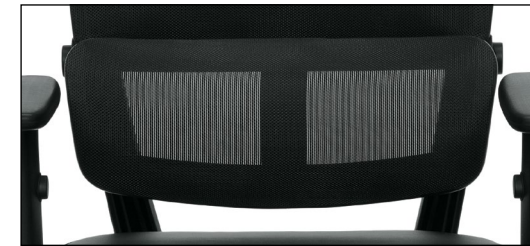

Black mesh back

Infinite position tilt lock

Available immediately in the following textile:

Black Mesh
fabric seat

See pages 116-121 for available textiles

Available immediately in the following textile:

Black Mesh
fabric seat

See pages 116-121 for available textiles

Specifications and dimensions for each model start on page 68.

OTG12110B
Mesh Back Luxhide Tilter
List Price **\$530**

Key Feature

Lumbar pad with flexible support

Available only in the following textile:

Luxhide
BL20 Black

www.OfficestoGo.com

OTG12112B
Mesh Back Tilter
List Price **\$450**

Key Features

Stylish back design

Height adjustable arms

Available only in the following textile:

Black Mesh
fabric seat

Featured Product

OTG10707B
Mesh Back Synchro-Tilter

List Price **\$540**

Key Features

Back height adjustment via internal ratchet

Sliding seat and synchro-tilt mechanism with multiple position locks