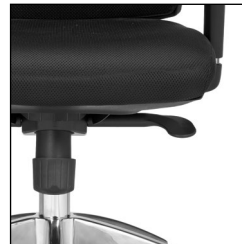

Luxhide
BL20 Black

OTG10904B
Mesh Back Synchro-Tilter

List Price **\$535**

Key Features

Polished aluminum base

Synchro-tilt mechanism with multiple position locks

Available immediately in the following textile:

Black Mesh
fabric seat

Featured Product

OTG10707B
Mesh Back Synchro-Tilter

List Price **\$540**

Key Features

Back height adjustment via internal ratchet

Sliding seat and synchro-tilt mechanism with multiple position locks