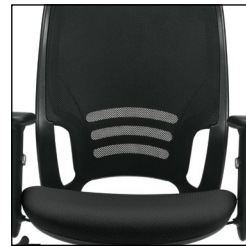

OTG11516B
Mesh High Back Synchro-Tilter

List Price **\$505**

OTG11514B
Mesh Mid Back Tilter

List Price **\$360**

www.OfficestoGo.com

OTG11769B
Mesh Back Multi-Function

List Price **\$555**

Key Features

Sliding seat depth with multi-function mechanism

Back height adjustment via internal ratchet

Available immediately in the following textile:

Black Mesh
fabric seat

1. OTG11686B (page 12) shown in Black Mesh back with Fusion, Sandstone (FU76) upholstered seat. 2. OTGMA2 (page 103) Dual Monitor Arm. 3. OTG13012 (page 50) Square Modular Ottoman shown in Allante FRee, Taupe Faun (A07F). 4. SL22BBF (page 113) Box/Box/File Pedestal shown in American Mahogany (AML). 5. SL7130DS (page 110) Rectangular Desk Shell shown in American Mahogany (AML). 6. OTGLEDLAMP (page 103) LED Desk Lamp.

OTG11685B
Mesh High Back Synchro-Tilter
List Price **\$535**

Key Features

Black mesh back

Height adjustable arms with polyurethane armrests

OTG11686B
Mesh Mid Back Synchro-Tilter
List Price **\$495**

Key Features