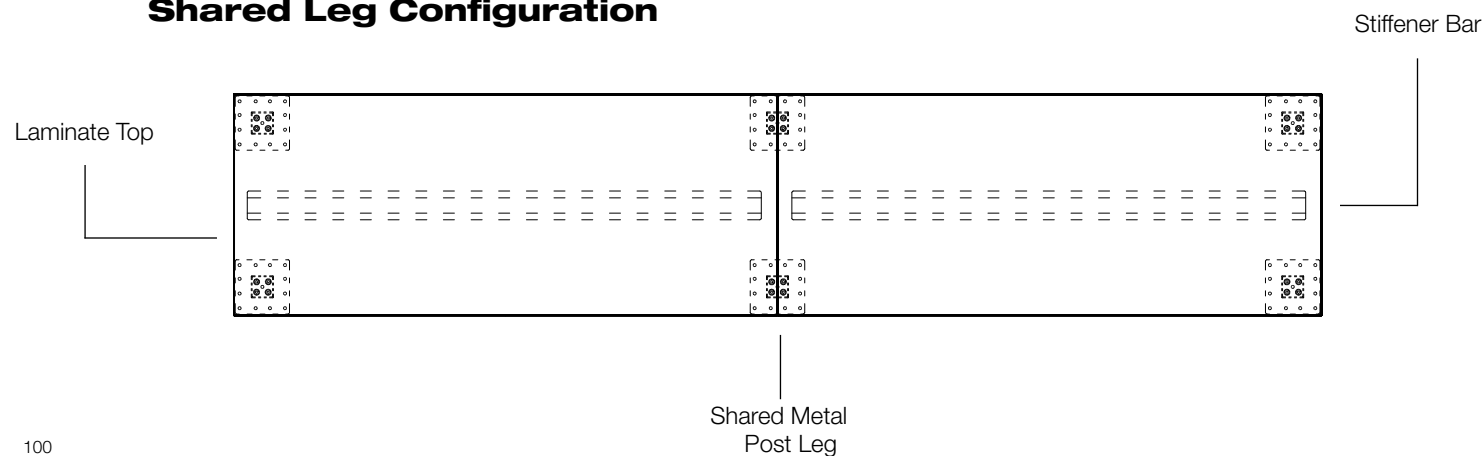

Shared Leg Configuration