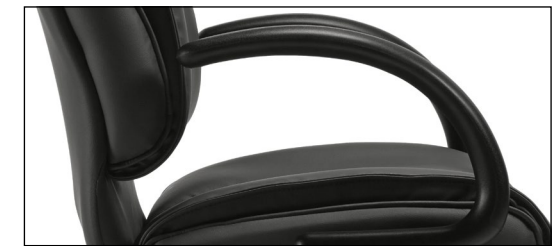

Specifications and dimensions for each model start on page 72.

OTG2788
Tilter

List Price **\$560**

Key Feature

Black molded arms

Available immediately
in the following textile:

Luxhide
BL20 Black

See pages 116-121
for available textiles

OTG2700
High Back Tilter

List Price **\$640**

Coordinating Product

OTG2782
Guest Chair

List Price **\$505**

www.OfficestoGo.com

OTG2701
Mid Back Tilter

List Price **\$620**

Key Feature

Polyurethane "reverse curve" arms

Available immediately
in the following textile:

Luxhide
BL20 Black

See pages 116-121
for available textiles

Featured Product

OTG10702B
Luxhide Tilter

List Price **\$570**