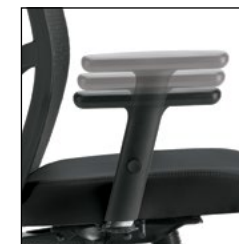

Luxhide
BL20 Black

OTG3191
Mesh Back Synchro-Tilter

List Price **\$685**

Key Features

Back height adjustment via internal ratchet

Height and width adjustable arms

Available immediately in the following textile: