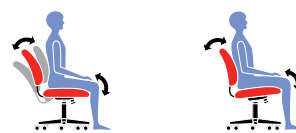

A Tilt Tension

Increase or decrease to match body weight. Allows you to rock comfortably, without heavy pushing, reducing muscular effort.