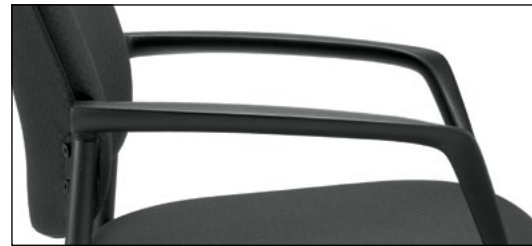

Key Feature

Polyurethane arms