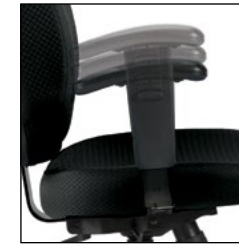

Height adjustable arms

Available immediately in the following textile:

See pages 116-121 for available textiles

www.OfficestoGo.com