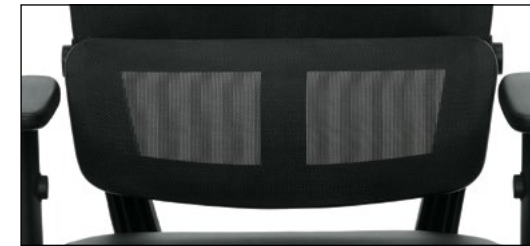

Black mesh back

Infinite position tilt lock

OTG12110B
Mesh Back Luxhide Tilter
List Price **\$530**

Key Feature

Lumbar pad with flexible support

OTG12112B
Mesh Back Tilter
List Price **\$450**

Key Features

Stylish back design