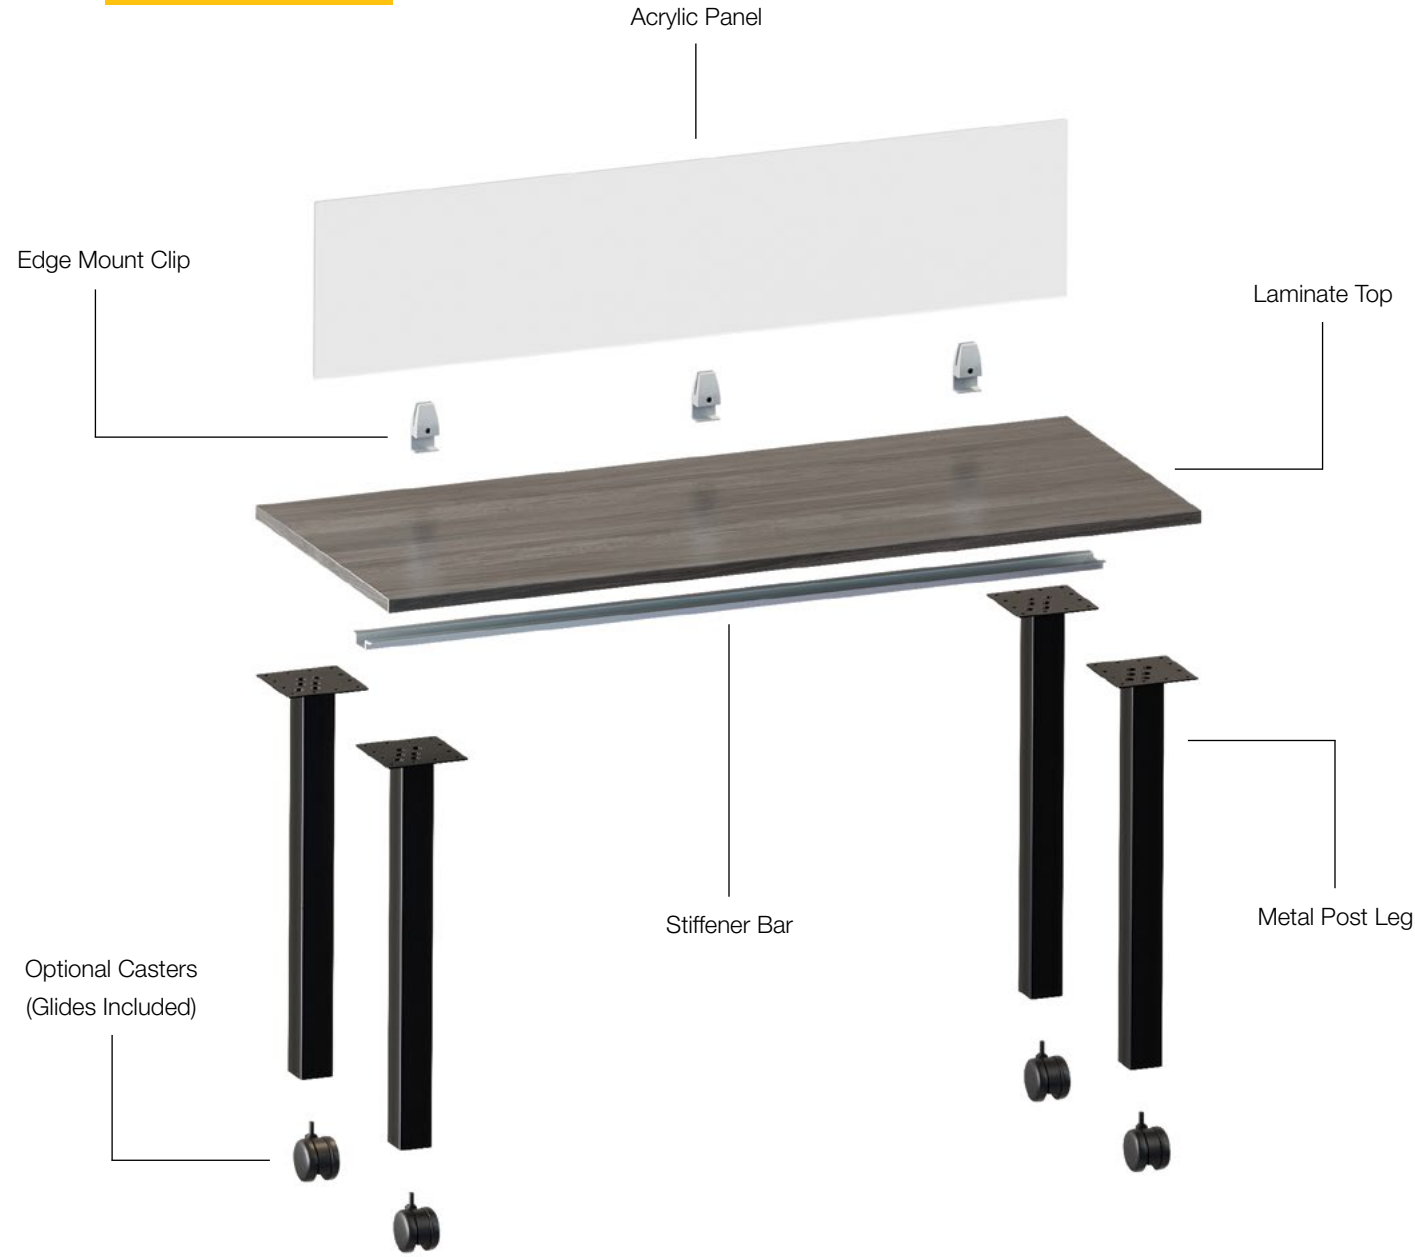

Shared Leg Configuration

Rectangular Meeting Table Tops

SL4824TOP 48" Rectangular Laminate Top List Price *145	SL6024TOP 60" Rectangular Laminate Top List Price *170	SL7124TOP 71" Rectangular Laminate Top List Price *198	SL4830TOP 48" Rectangular Laminate Top List Price *170	SL6030TOP 60" Rectangular Laminate Top List Price *200	SL7130TOP 71" Rectangular Laminate Top List Price *236

Square Meeting Table Tops

SL24SQTOP 24" Square Laminate Top 24w x 24d List Price *107	SL36SQTOP 36" Square Laminate Top 36w x 36d List Price *194	SL42SQTOP 42" Square Laminate Top 42w x 42d List Price *237	SL48SQTOP 48" Square Laminate Top 48w x 48d List Price *290

Metal Bases*

OTGSTL28 28"H Metal Square Post Table Leg - Black or Tungsten - Top mounting screws included 27.95h (standard adjustable glides) 29.65h (optional casters) List Price *80	OTGSTL15 15"H Metal Square Post Table Leg - Black or Tungsten - Top mounting screws included 15.15h (standard adjustable glides) 16.85h (optional casters) List Price *54

Optional Casters

OTGSTL1CSTR Caster for OTGSTL28 + OTGSTL15 List Price *16	OTGSTL4CSTR Casters for OTGSTL28 + OTGSTL15 (4 pack) List Price *50

Stiffener Bar

SLSB48T 48" Stiffener Bar for use with corresponding rectangular top when using with OTGSTL28 + OTGSTL15 List Price *40	SLSB60T 60" Stiffener Bar for use with corresponding rectangular top when using with OTGSTL28 + OTGSTL15 List Price *51	SLSB71T 71" Stiffener Bar for use with corresponding rectangular top when using with OTGSTL28 + OTGSTL15 List Price *61

Available immediately in the following finishes:

*Mounting screws for tops included with base
Specifications and dimensions for each component start on page 110.