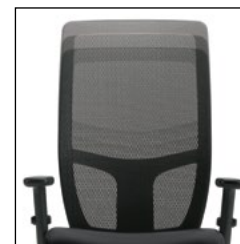

Key Features

Back height adjustment via internal ratchet