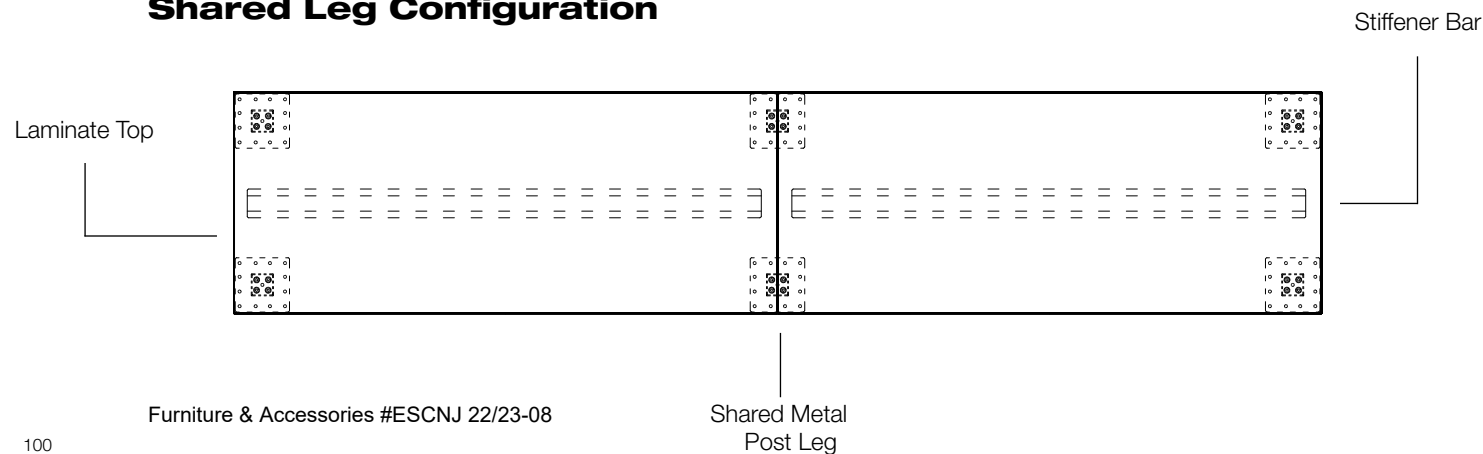

Shared Leg Configuration