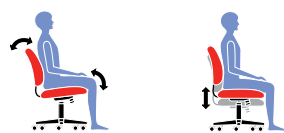

B Chair Tilt Lock

Lock the tilt movement in position(s) to accommodate your working posture. Allows you to lock your chair in a position. (can be either single position or infinite style).