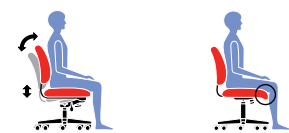

E Seat Depth

Change the depth of the seat to accommodate the length of your thighs. Keeps your back in contact with the backrest while avoiding pressure behind your knees.

G Back Angle

Adjust to change the angle of your torso in relation to your thighs. Helps reduce disc pressure and relaxes your back muscles.

H Arm Height

Raise or lower to support your torso to accommodate your forearms. Reduces muscular effort in neck and shoulders, minimizing risk of pain.

L Synchro-Tilt Movement

Backrest reclines at a faster rate than the seat, increasing the angle between your torso and thighs. Enhances comfort and encourages dynamic body movement.