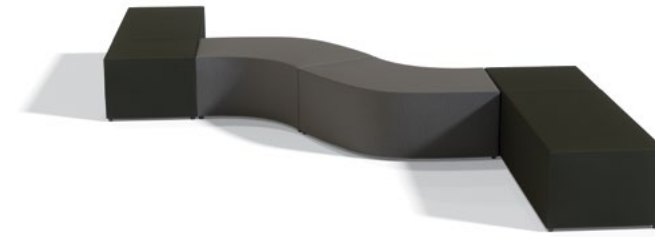

OTG13010
V-Shaped Ottoman List Price **\$730**

OTG13008
Half Round Ottoman List Price **\$545**

OTG13009
Wedge Shaped Ottoman List Price **\$565**

Model	Description	List Price
OTG13012	Square Modular Ottoman	\$460
OTG13010	V-Shaped Modular Ottoman (\$730 each)	\$1460
OTG13011	Rectangular Modular Ottoman (\$595 each)	\$1190
OTG13009	Wedge Ottoman	\$565
OTG13008	Half Round Ottoman	\$545
OTG13007	Round Ottoman	\$420
Total		\$4640