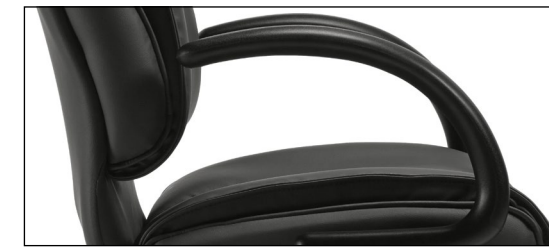

Key Feature

Polyurethane "reverse curve" arms

Available immediately
in the following textile:

See pages 116-121
for available textiles