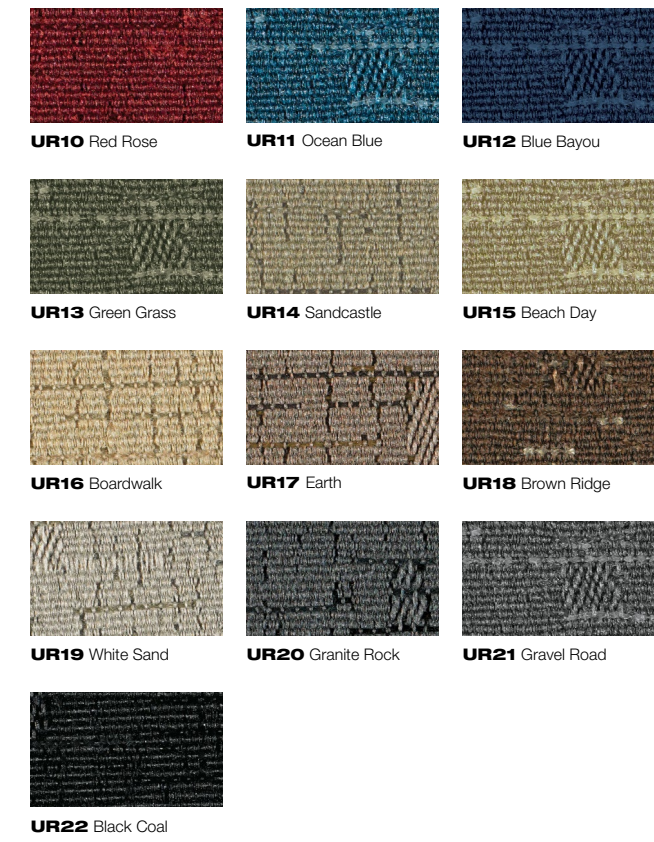

URBAN
62% Recycled Polyester / 38% Polyester