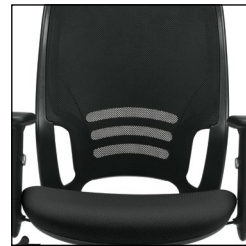

Black Mesh
fabric seat

Bid Term: 7/2/2022 - 7/1/2024
Extended to 7/1/2025
Extended to 1/1/2026

- 1. OTG11686B (page 12) shown in Black Mesh back with Fusion, Sandstone (FU76) upholstered seat.
- 2. OTGMA2 (page 103) Dual Monitor Arm.
- 3. OTG13012 (page 50) Square Modular Ottoman shown in Allante FRee, Taupe Faun (A07F).
- 4. SL22BBF (page 113) Box/Box/File Pedestal shown in American Mahogany (AML).
- 5. SL7130DS (page 110) Rectangular Desk Shell shown in American Mahogany (AML).
- 6. OTG11686B (page 12) LED Desk Lamp.

OTG11685B
Mesh High Back Synchro-Tilter List Price **\$535**

Key Features

Black mesh back

Height adjustable arms with polyurethane armrests

OTG11686B
Mesh Mid Back Synchro-Tilter List Price **\$495**

Key Features

Black mesh back

Infinite position tilt lock

OTG12110B
Mesh Back Luxhide Tilter List Price **\$530**

Key Feature

Lumbar pad with flexible support

OTG12112B
Mesh Back Tilter List Price **\$450**

Key Features

Stylish back design