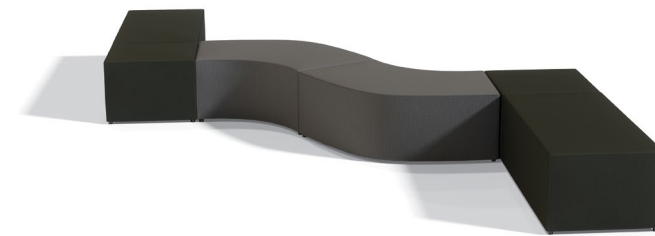

Luxhide **BL20** Black

See pages 116-121 for available textiles

www.OfficestoGo.com

NOT A CONTRACT

OfficestoGo Lounge Seating

OTG13012
Square Modular Ottoman List Price **\$460**

OTG13007
Round Ottoman List Price **\$420**

OTG13011
Rectangular Ottoman List Price **\$595**

OTG13010
V-Shaped Ottoman List Price **\$730**

OTG13008
Half Round Ottoman List Price **\$545**

OTG13009
Wedge Shaped Ottoman List Price **\$565**

Model	Description	List Price
OTG13012	Square Modular Ottoman	\$460
OTG13010	V-Shaped Modular Ottoman (\$730 each)	\$1460
OTG13011	Rectangular Modular Ottoman (\$595 each)	\$1190
OTG13009	Wedge Ottoman	\$565
OTG13008	Half Round Ottoman	\$545
OTG13007	Round Ottoman	\$420
Total		\$4640