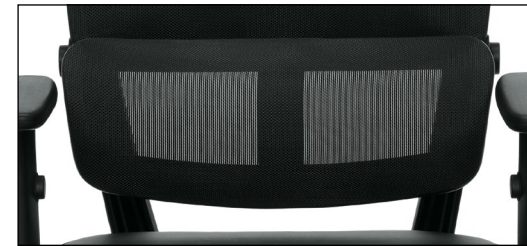

OTG11685B
Mesh High Back Synchro-Tilter List Price **\$535**

Key Features

Black mesh back

Height adjustable arms with polyurethane armrests

OTG11686B
Mesh Mid Back Synchro-Tilter List Price **\$495**

Key Features

Black mesh back

Infinite position tilt lock

OTG12110B
Mesh Back Luxhide Tilter List Price **\$530**

Key Feature

Lumbar pad with flexible support

OTG12112B
Mesh Back Tilter List Price **\$450**

Key Features

Stylish back design