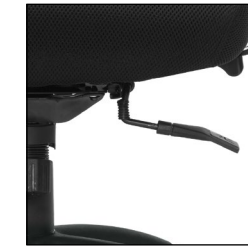

List Price **\$360**

www.OfficestoGo.com

OTG11769B
Mesh Back Multi-Function

List Price **\$555**

Key Features

Sliding seat depth with multi-function mechanism

Back height adjustment via internal ratchet

Available immediately in the following textile: