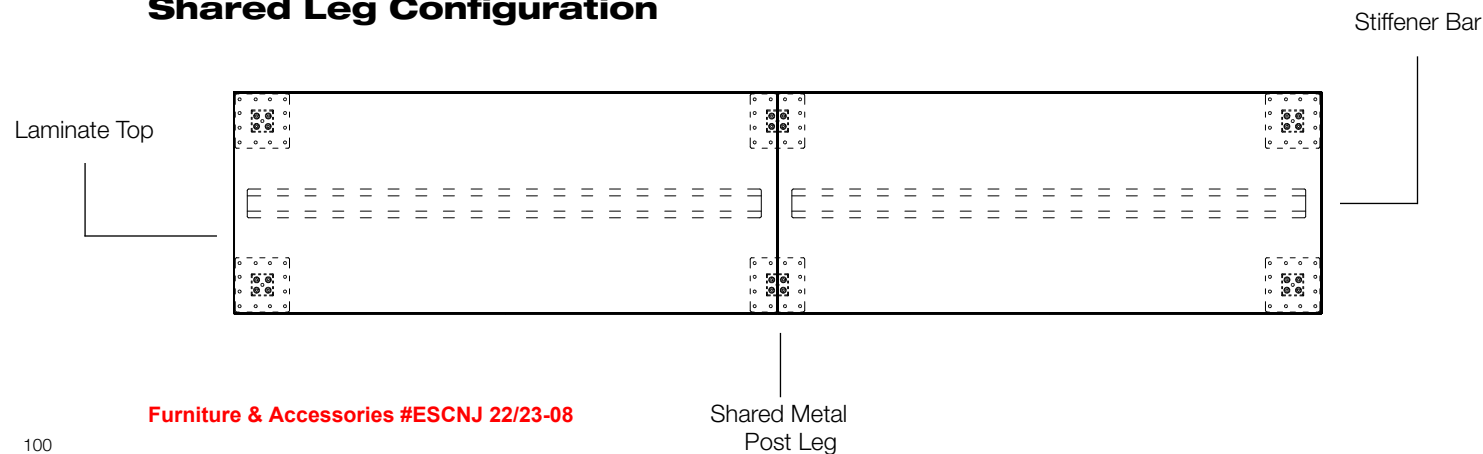

Shared Leg Configuration