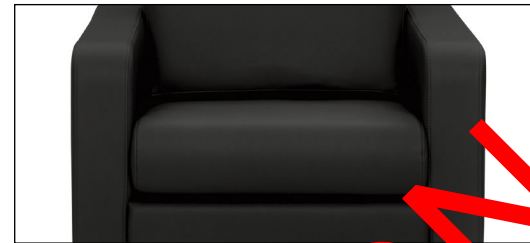

Specifications and dimensions for each model start on page 76.

Featured Product

OTG13051*
Lounge Chair

List Price ***980**

Key Feature

Thick, plush cushions are reversible and removable.

Standard with tapered Black wood legs