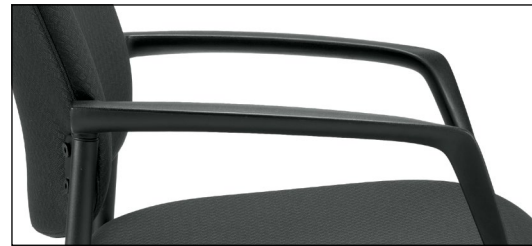

Key Feature

Polyurethane arms

Available immediately in the following textile:

Furniture & Accessories #ESCNJ 22/23-08