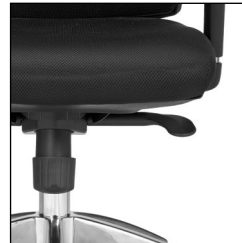

List Price **\$535**

Key Features

Polished aluminum base

Synchro-tilt mechanism with multiple position locks

Available immediately in the following textile:

Black Mesh
fabric seat

Furniture & Accessories #ESCNJ 22/23-08