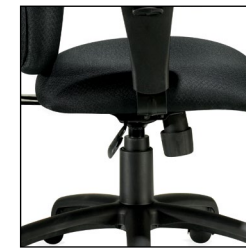

**OTG11620**  
Adjustable Height Arm Kit  
List Price **\$100**

**OTG11650 + OTG11600**  
Stool Kit with 10" Gas Cylinder  
List Price **\$250**  
(stool kit only - OTG11600)  
List Price **\$320**  
(chair only - OTG11650)  
Total As Shown **\$570**

**OTG11620**  
Adjustable Height Arm Kit  
List Price **\$100**

Available only in the following textile:

**Black Mesh**  
fabric seat

Quilt  
**QL10** Black

See pages 116-121  
for available textiles

Specifications and dimensions for each model start on page 68.

**Key Feature**

Single position tilt lock with tilt tension adjustment

Height adjustable arms

Available only in the following textile:

Quilt  
**QL10** Black

[www.OfficestoGo.com](http://www.OfficestoGo.com)