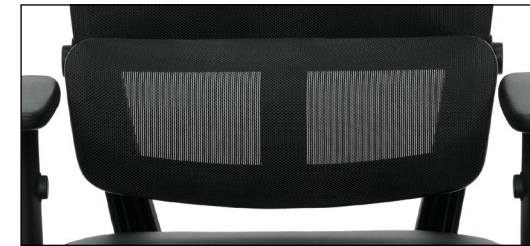

**Black Mesh**  
fabric seat

See pages 116-121 for available textiles

Specifications and dimensions for each model start on page 68.

**OTG12110B**  
Mesh Back Luxhide Tilter  
List Price **\$530**

**Key Feature**

Lumbar pad with flexible support

Available only in the following textile:

Luxhide  
**BL20** Black

[www.OfficestoGo.com](http://www.OfficestoGo.com)

**OTG12112B**  
Mesh Back Tilter  
List Price **\$450**