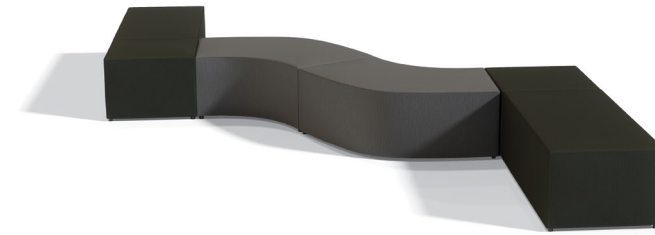

Model	Description	List Price
OTG13012	Square Modular Ottoman ($460 each)	$920
OTG13010	V-Shaped Modular Ottoman ($730 each)	$1460
OTG13011	Rectangular Modular Ottoman ($595 each)	$1190
Total		$3570