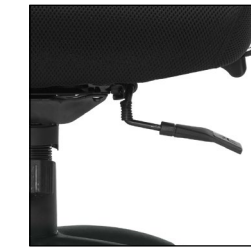

Key Features

Sliding seat depth with multi-function mechanism