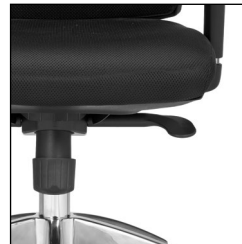

Synchro-tilt mechanism with multiple position locks

Available immediately in the following textile: