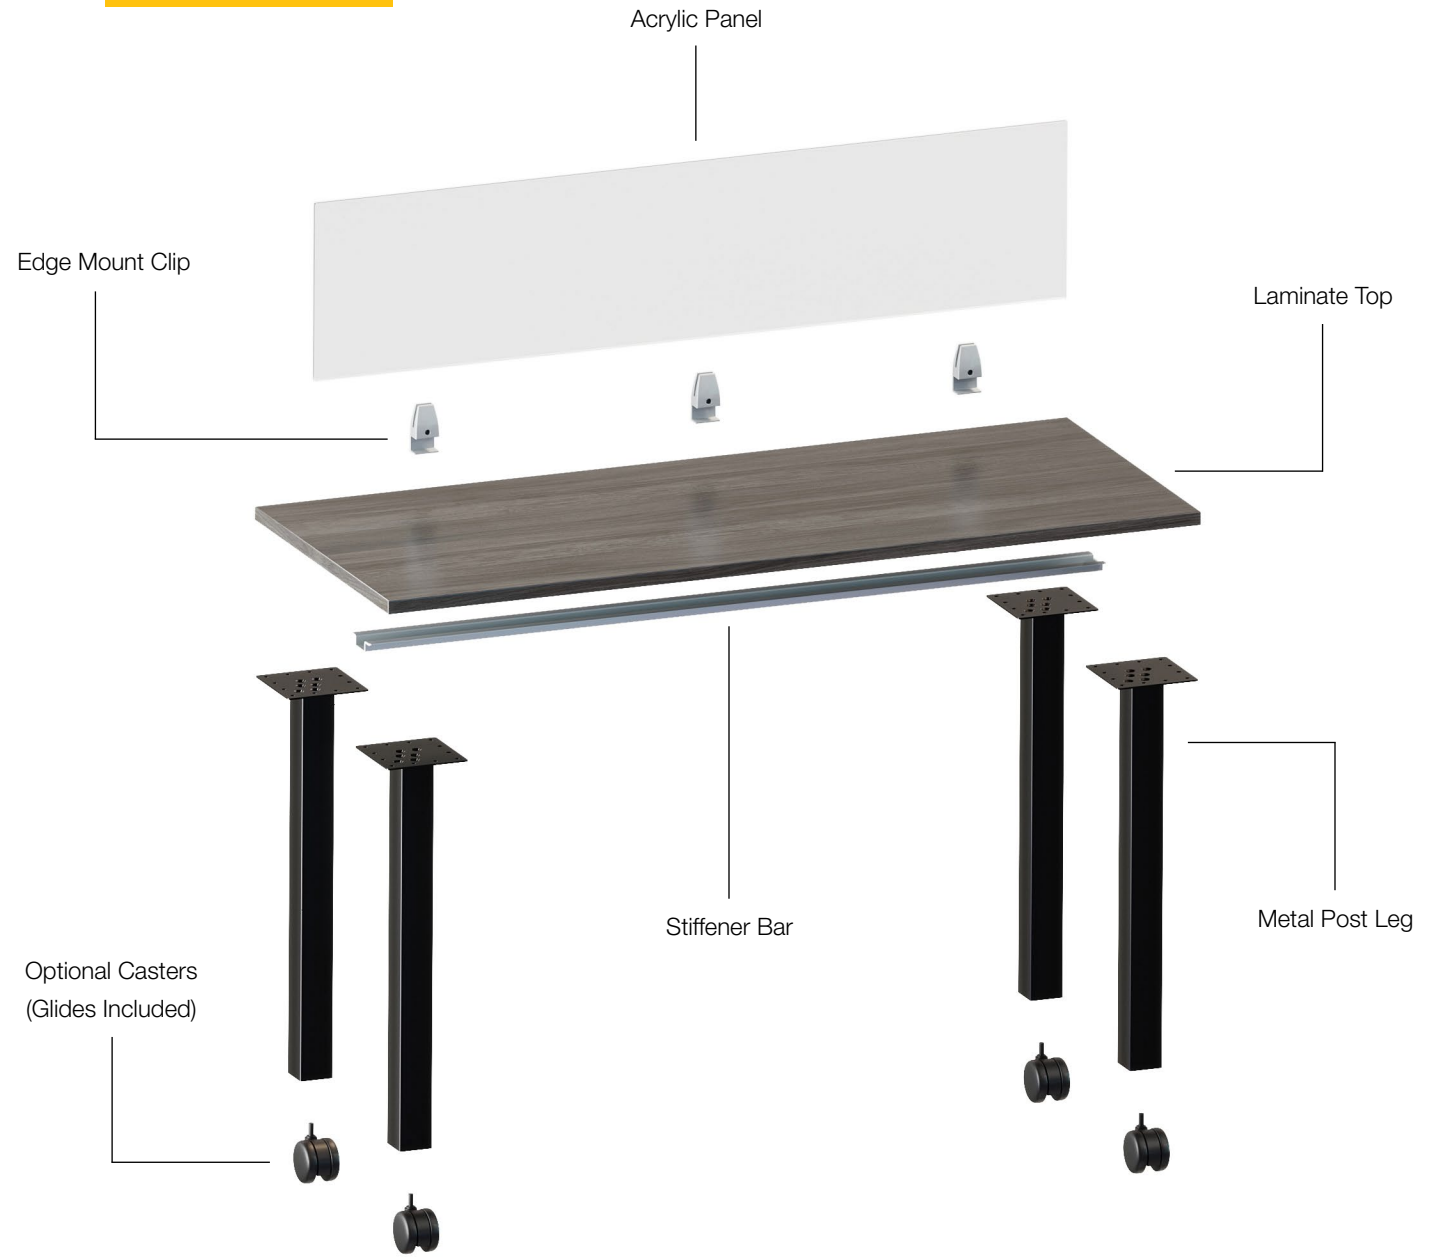

Shared Leg Configuration

Rectangular Meeting Table Tops

SL4824TOP 48" Rectangular Laminate Top List Price *145	SL6024TOP 60" Rectangular Laminate Top List Price *170	SL7124TOP 71" Rectangular Laminate Top List Price *198	SL4830TOP 48" Rectangular Laminate Top List Price *170	SL6030TOP 60" Rectangular Laminate Top List Price *200	SL7130TOP 71" Rectangular Laminate Top List Price *236

Square Meeting Table Tops

SL24SQTOP 24" Square Laminate Top 24w x 24d List Price *107	SL36SQTOP 36" Square Laminate Top 36w x 36d List Price *194	SL42SQTOP 42" Square Laminate Top 42w x 42d List Price *237	SL48SQTOP 48" Square Laminate Top 48w x 48d List Price *290

Metal Bases*

OTGSTL28 28"H Metal Square Post Table Leg - Black or Tungsten - Top mounting screws included 27.95h (standard adjustable glides) 29.65h (optional casters) List Price *80	OTGSTL15 15"H Metal Square Post Table Leg - Black or Tungsten - Top mounting screws included 15.15h (standard adjustable glides) 16.85h (optional casters) List Price *54

Optional Casters

OTGSTL1CSTR Caster for OTGSTL28 + OTGSTL15 List Price *16	OTGSTL4CSTR Casters for OTGSTL28 + OTGSTL15 (4 pack) List Price *50

Stiffener Bar

SLSB48T 48" Stiffener Bar for use with corresponding rectangular top when using with OTGSTL28 + OTGSTL15 List Price *40	SLSB60T 60" Stiffener Bar for use with corresponding rectangular top when using with OTGSTL28 + OTGSTL15 List Price *51	SLSB71T 71" Stiffener Bar for use with corresponding rectangular top when using with OTGSTL28 + OTGSTL15 List Price *61

Available immediately in the following finishes:

*Mounting screws for tops included with base
Specifications and dimensions for each component start on page 110.

● These items are able to ship via FedEx or UPS
www.OfficestoGo.com