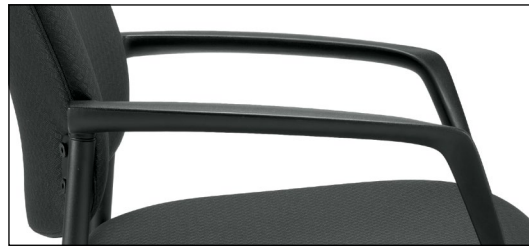

Key Feature

Polyurethane arms

Available immediately in the following textile: