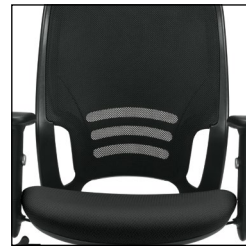

Key Features

Black mesh back