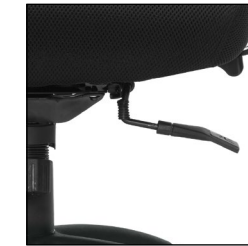

OTG11516B
Mesh High Back Synchro-Tilter

List Price **\$505**

OTG11769B
Mesh Back Multi-Function

List Price **\$555**

Key Features

Sliding seat depth with multi-function mechanism

Back height adjustment via internal ratchet