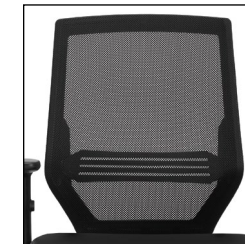

See pages 116-121 for available textiles

Specifications and dimensions for each model start on page 68.

OTG12110B
Mesh Back Luxhide Tilter
List Price **\$530**

Key Feature

Lumbar pad with flexible support

Available only in the following textile:

Luxhide
BL20 Black

www.OfficestoGo.com

OTG12112B
Mesh Back Tilter
List Price **\$450**

Key Features

Stylish back design

Height adjustable arms

Available only in the following textile:

Luxhide
BL20 Black

OTG10904B
Mesh Back Synchro-Tilter

List Price **\$535**

Key Features

Polished aluminum base

Synchro-tilt mechanism with multiple position locks

Available immediately in the following textile:

Black Mesh
fabric seat

Featured Product

OTG10707B
Mesh Back Synchro-Tilter

List Price **\$540**

Key Features

Back height adjustment via internal ratchet

Sliding seat and synchro-tilt mechanism with multiple position locks