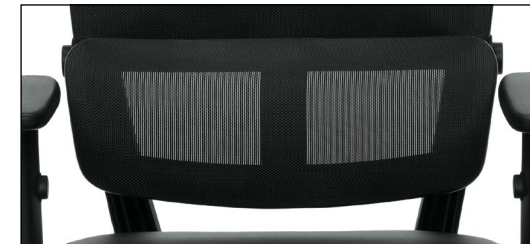

Black mesh back

Infinite position tilt lock

Available immediately in the following textile:

Black Mesh
fabric seat

See pages 116-121 for available textiles

Available immediately in the following textile:

Black Mesh
fabric seat

See pages 116-121 for available textiles

Specifications and dimensions for each model start on page 68.

OTG12110B
Mesh Back Luxhide Tilter
List Price **\$530**

Key Feature

Lumbar pad with flexible support

Available only in the following textile:

Luxhide
BL20 Black

www.OfficestoGo.com

OTG12112B
Mesh Back Tilter
List Price **\$450**

Key Features

Stylish back design

Height adjustable arms

Available only in the following textile:

Black Mesh
fabric seat

Featured Product

OTG10707B
Mesh Back Synchro-Tilter

List Price **\$540**

Key Features

Back height adjustment via internal ratchet

Sliding seat and synchro-tilt mechanism with multiple position locks