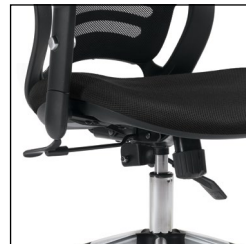

OTG11685B
Mesh High Back Synchro-Tilter
List Price **\$535**

Key Features

Black mesh back

Height adjustable arms with polyurethane armrests

OTG11686B
Mesh Mid Back Synchro-Tilter
List Price **\$495**

Key Features

Black mesh back

Infinite position tilt lock

Available immediately in the following textile:

Black Mesh
fabric seat

See pages 116-121 for available textiles

Available immediately in the following textile:

Black Mesh
fabric seat